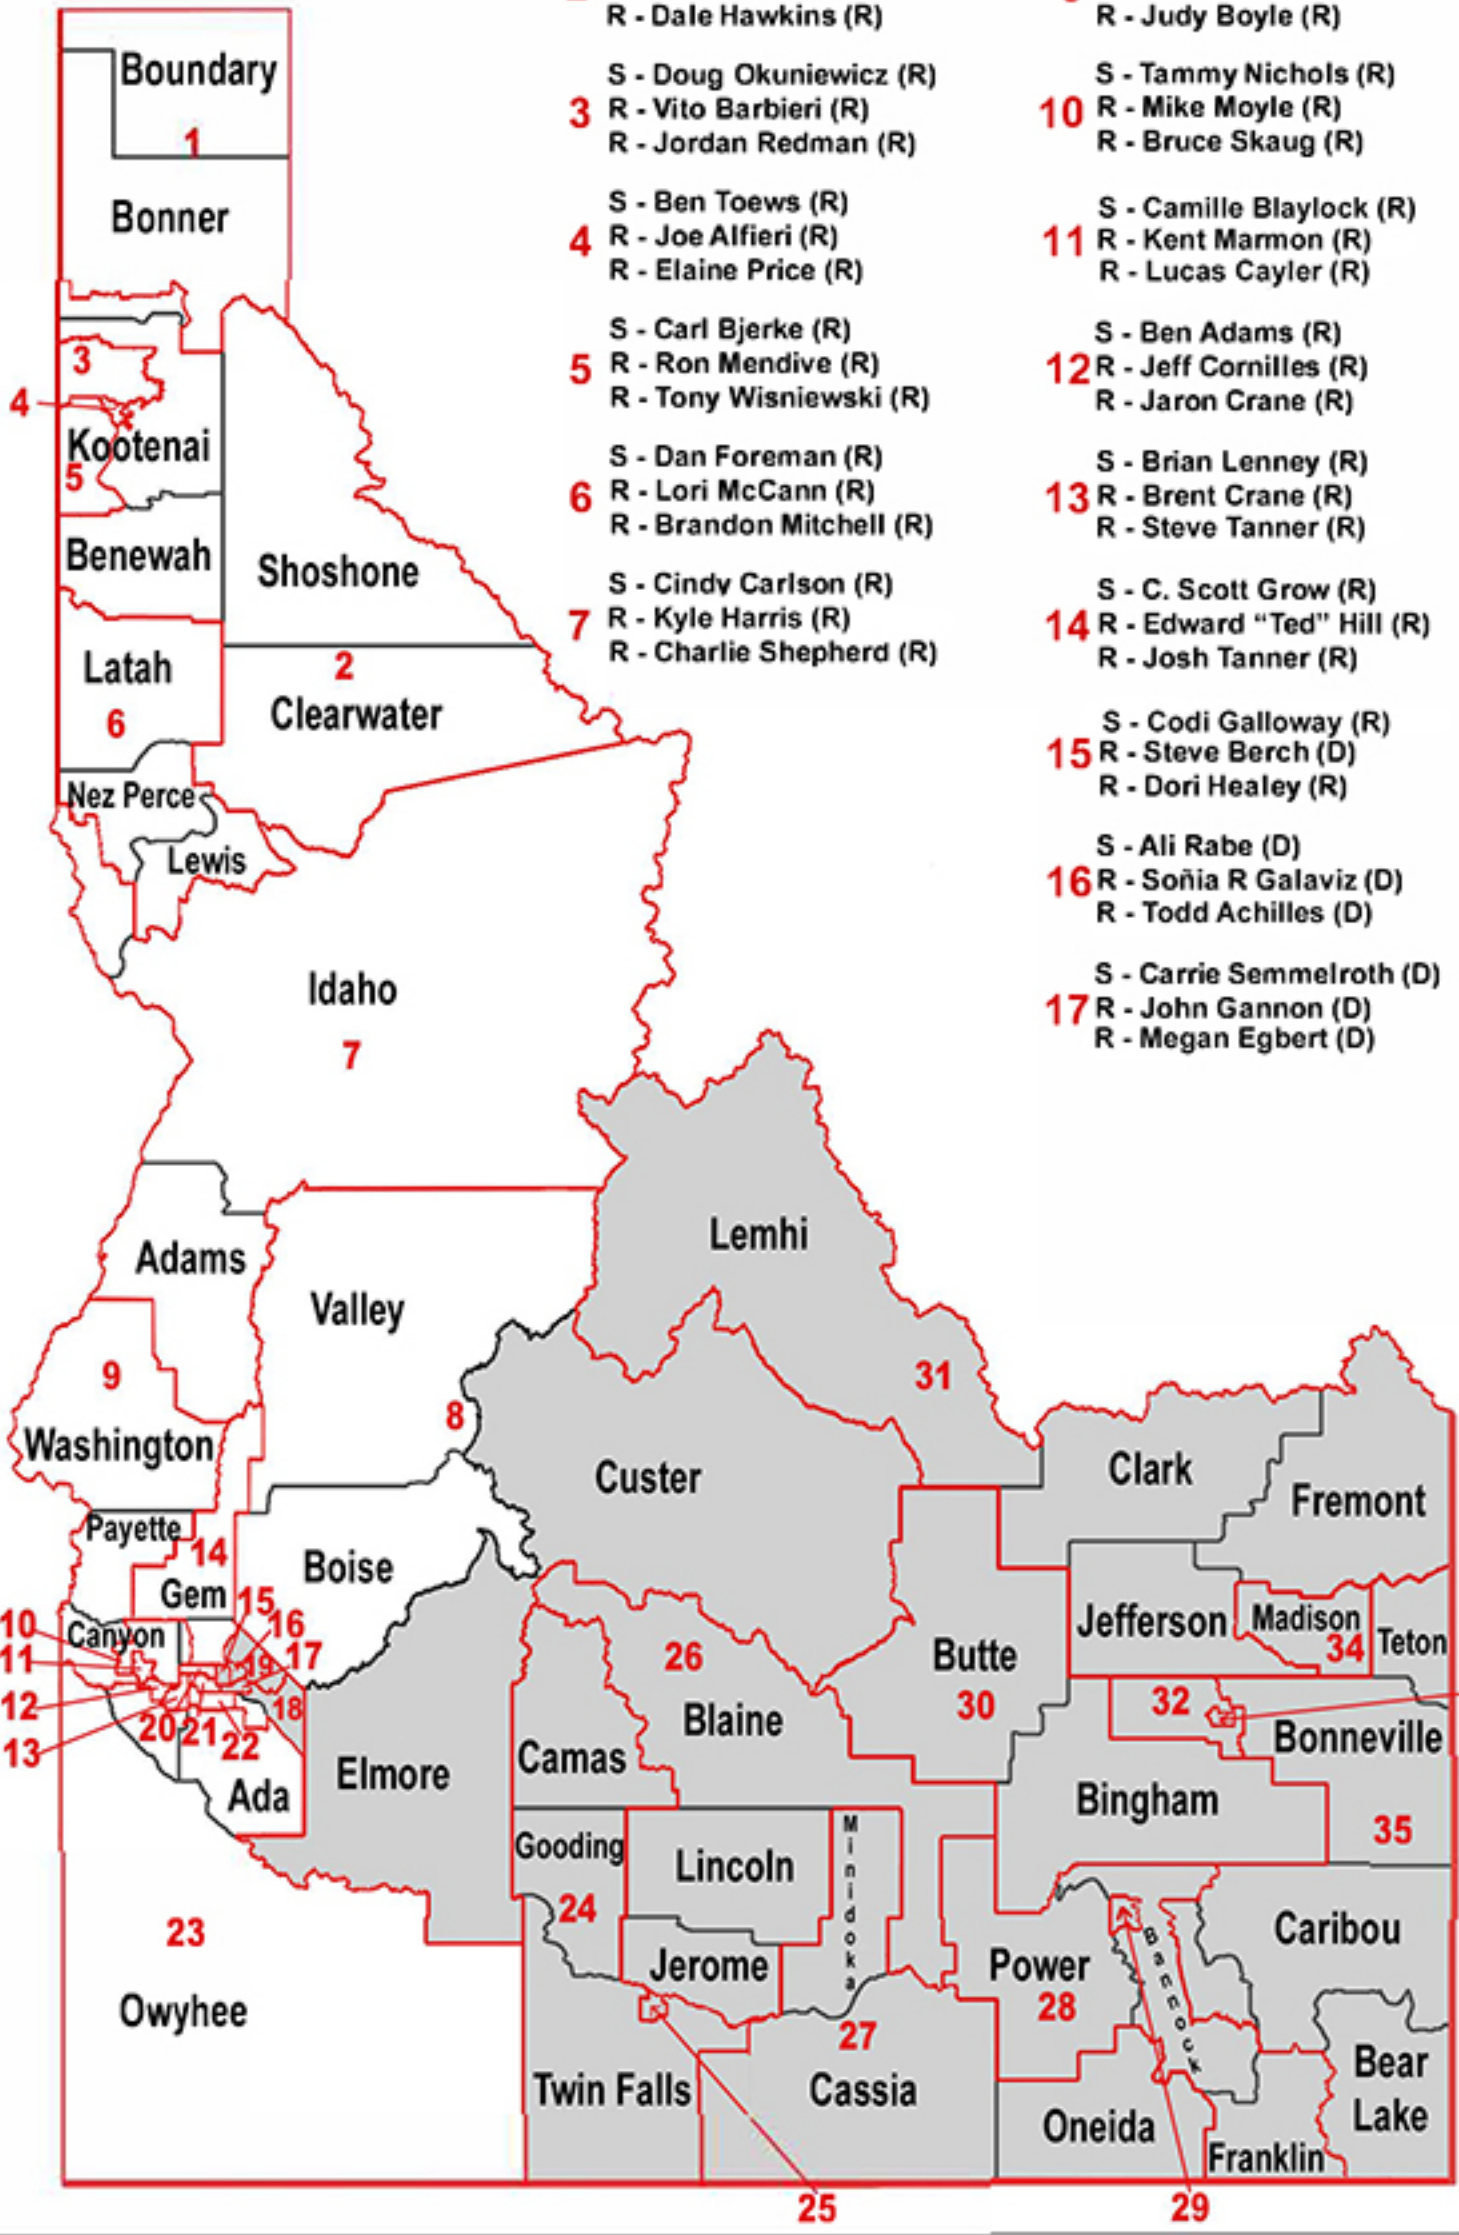

IDAHO STATE LEGISLATIVE MEMBERS

68th IDAHO STATE LEGISLATURE FIRST REGULAR SESSION

SESSION BEGINS
JANUARY 6, 2025

Legend

- S - Senator
- R - Representative
- (D) Democrat
- (R) Republican
- State Legislative District Boundary
- 10** State Legislative District Number
- 1st Congressional District
- 2nd Congressional District
- County Boundary